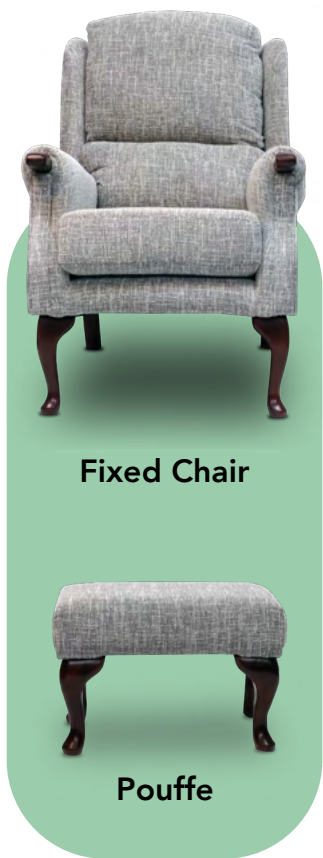

Complete the Suite Queen Anne

Why not compliment your rise and recline chair with a touch of added elegance? Introducing our Queen Anne fixed furniture, created with comfort in mind, with stunning curved cabriole legs, this complimentary furniture is the perfect addition to complete your suite.

Fixed Chair

Pouffe