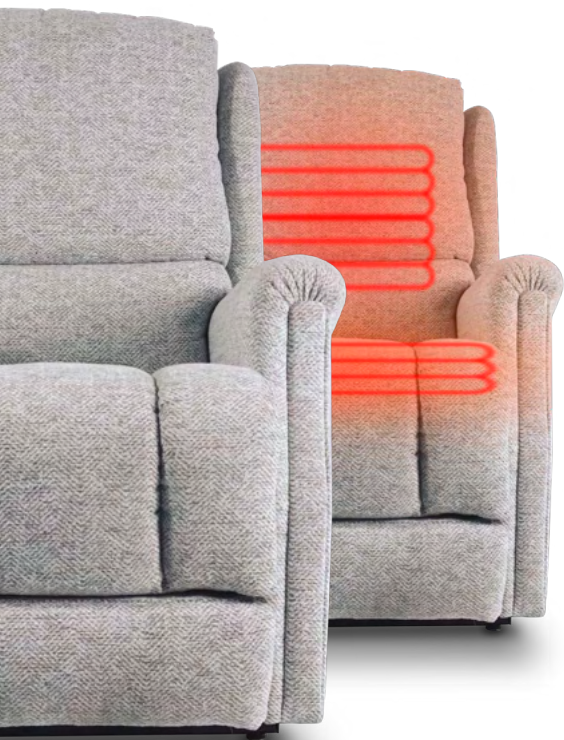

Monmouth

Designed with the subtle and elegant scroll arm, the Monmouth Premier Plus riser and recliner has a classic roll fold arm that delivers superior comfort whilst as being aesthetically pleasing. The slender arms are perfect for when space is at a premium and you require a smaller recliner chair. Expertly handcrafted in the United Kingdom and upholstered in our luxurious range of fabrics.

Sizes available in stock							
Sizes	Overall width	Overall depth	Overall height	Seat height	Seat depth	Seat width	Weight capacity
Petite	33"	35"	41"	17.5"	18.5"	21"	25 st
Standard	34"	37"	45"	19.5"	20.5"	21"	25 st
Grande	34"	38"	47"	20.5"	21.5"	21"	25 st

Comes with two different heat settings